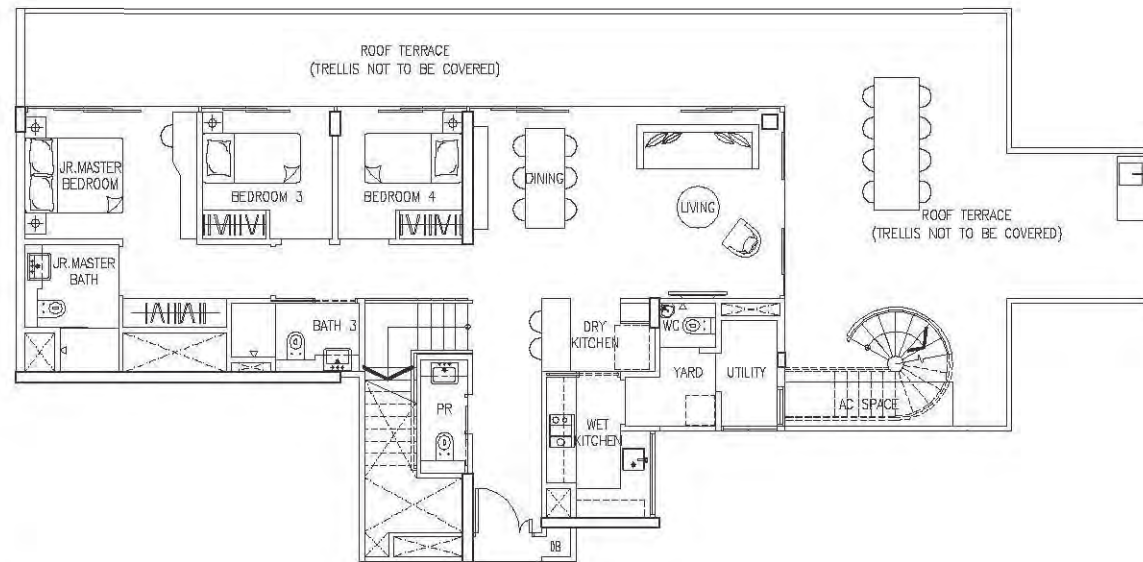

PENTHOUSE - PHA

284 sq m / 3,057 sq ft

UNIT
#32-22

Upper Level

Lower Level

KEY PLAN (NOT TO SCALE)

PENTHOUSE - PHB

410 sq m / 4,413 sq ft

UNIT
#32-23

Upper Level

Lower Level

KEY PLAN (NOT TO SCALE)

PENTHOUSE - PHC

246 sq m / 2,648 sq ft

UNIT
#32-19

Upper Level

Lower Level

KEY PLAN (NOT TO SCALE)

PENTHOUSE - PHD

429 sq m / 4,618 sq ft

UNIT (MIRROR)	UNIT	UNIT	UNIT (MIRROR)
#36-02	#36-06	#36-10	#36-15

Upper Level

Lower Level

KEY PLAN (NOT TO SCALE)

PENTHOUSE - PHE

360 sq m / 3,875 sq ft

UNIT (MIRROR)	UNIT	UNIT	UNIT (MIRROR)
#36-01	#36-05	#36-09	#36-16

Upper Level

Lower Level

KEY PLAN (NOT TO SCALE)