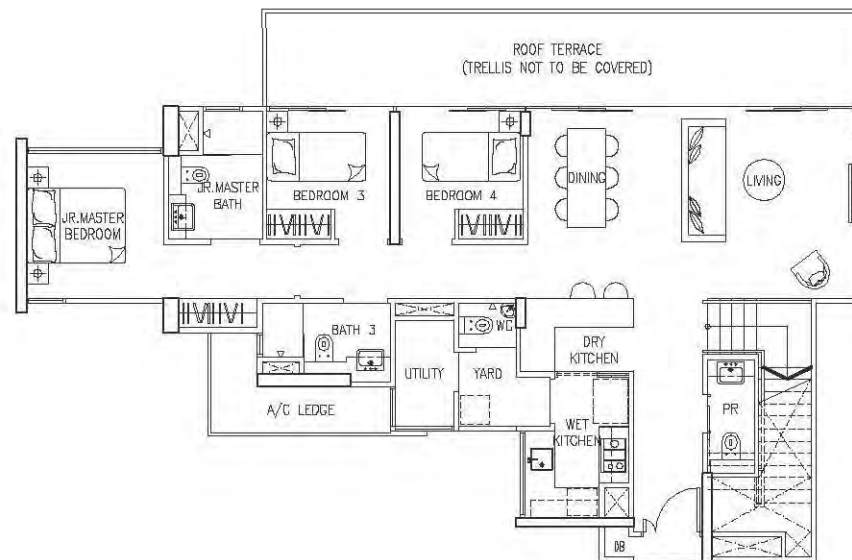

PENTHOUSE - PHA

284 sq m / 3,057 sq ft

UNIT
#32-22

Upper Level

Lower Level

KEY PLAN (NOT TO SCALE)

PENTHOUSE - PHB

410 sq m / 4,413 sq ft

UNIT
#32-23

Upper Level

Lower Level

KEY PLAN (NOT TO SCALE)

PENTHOUSE - PHC

246 sq m / 2,648 sq ft

UNIT
#32-19

Upper Level

Lower Level

KEY PLAN (NOT TO SCALE)

PENTHOUSE - PHD

429 sq m / 4,618 sq ft

UNIT (MIRROR)	UNIT	UNIT	UNIT (MIRROR)
#36-02	#36-06	#36-10	#36-15

Upper Level

Lower Level

KEY PLAN (NOT TO SCALE)

PENTHOUSE - PHE

360 sq m / 3,875 sq ft

UNIT (MIRROR)	UNIT	UNIT	UNIT (MIRROR)
#36-01	#36-05	#36-09	#36-16

Upper Level

Lower Level

KEY PLAN (NOT TO SCALE)