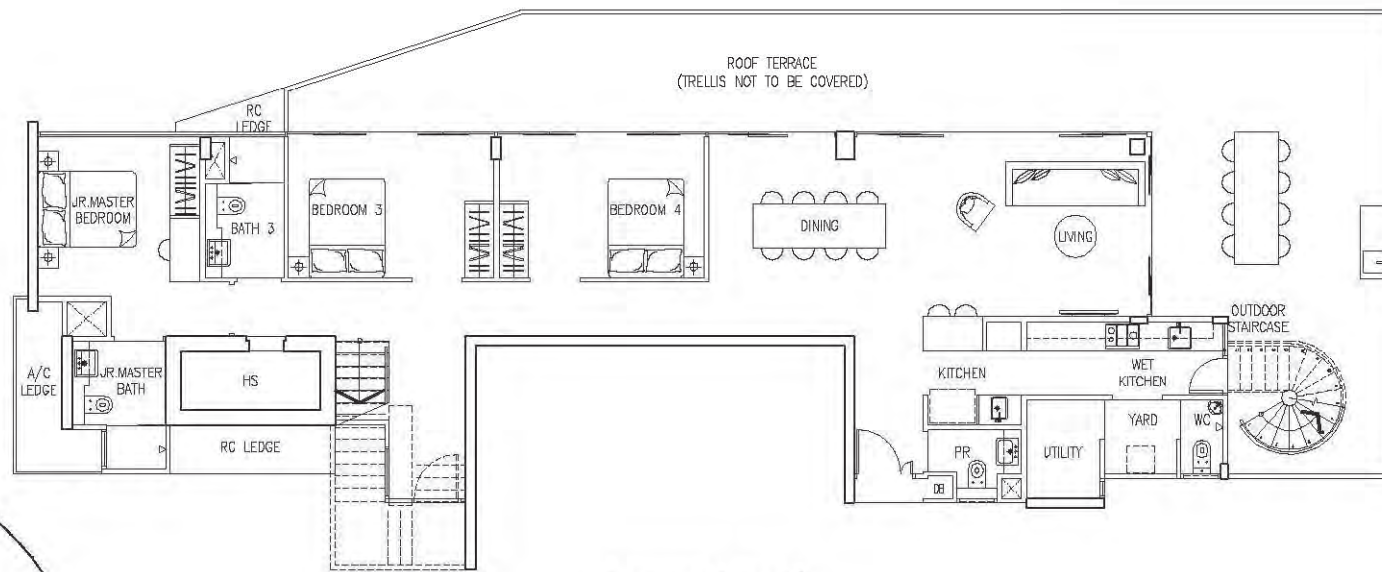

PENTHOUSE - PHA

284 sq m / 3,057 sq ft

UNIT
#32-22

Upper Level

Lower Level

KEY PLAN (NOT TO SCALE)

PENTHOUSE - PHB

410 sq m / 4,413 sq ft

UNIT
#32-23

Upper Level

Lower Level

KEY PLAN (NOT TO SCALE)

PENTHOUSE - PHC

246 sq m / 2,648 sq ft

UNIT
#32-19

Upper Level

Lower Level

KEY PLAN (NOT TO SCALE)

PENTHOUSE - PHD

429 sq m / 4,618 sq ft

UNIT (MIRROR)	UNIT	UNIT	UNIT (MIRROR)
#36-02	#36-06	#36-10	#36-15

Upper Level

Lower Level

KEY PLAN (NOT TO SCALE)

PENTHOUSE - PHE

360 sq m / 3,875 sq ft

UNIT (MIRROR)	UNIT	UNIT	UNIT (MIRROR)
#36-01	#36-05	#36-09	#36-16

Upper Level

Lower Level

KEY PLAN (NOT TO SCALE)