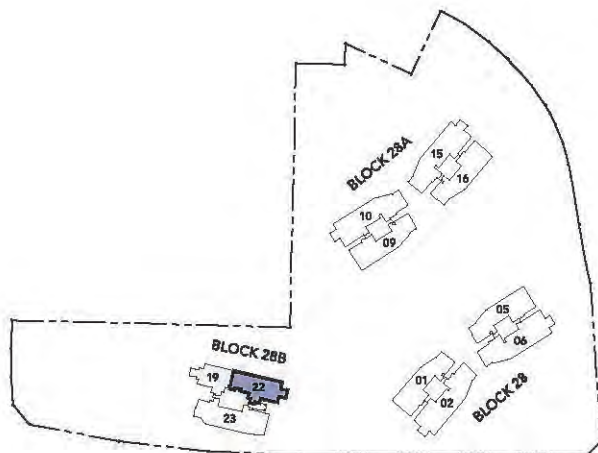

PENTHOUSE - PHA

284 sq m / 3,057 sq ft

UNIT
#32-22

Upper Level

Lower Level

KEY PLAN (NOT TO SCALE)

PENTHOUSE - PHB

410 sq m / 4,413 sq ft

UNIT
#32-23

Upper Level

Lower Level

KEY PLAN (NOT TO SCALE)

PENTHOUSE - PHC

246 sq m / 2,648 sq ft

UNIT
#32-19

Upper Level

Lower Level

KEY PLAN (NOT TO SCALE)

PENTHOUSE - PHD

429 sq m / 4,618 sq ft

UNIT (MIRROR)	UNIT	UNIT	UNIT (MIRROR)
#36-02	#36-06	#36-10	#36-15

Upper Level

Lower Level

KEY PLAN (NOT TO SCALE)