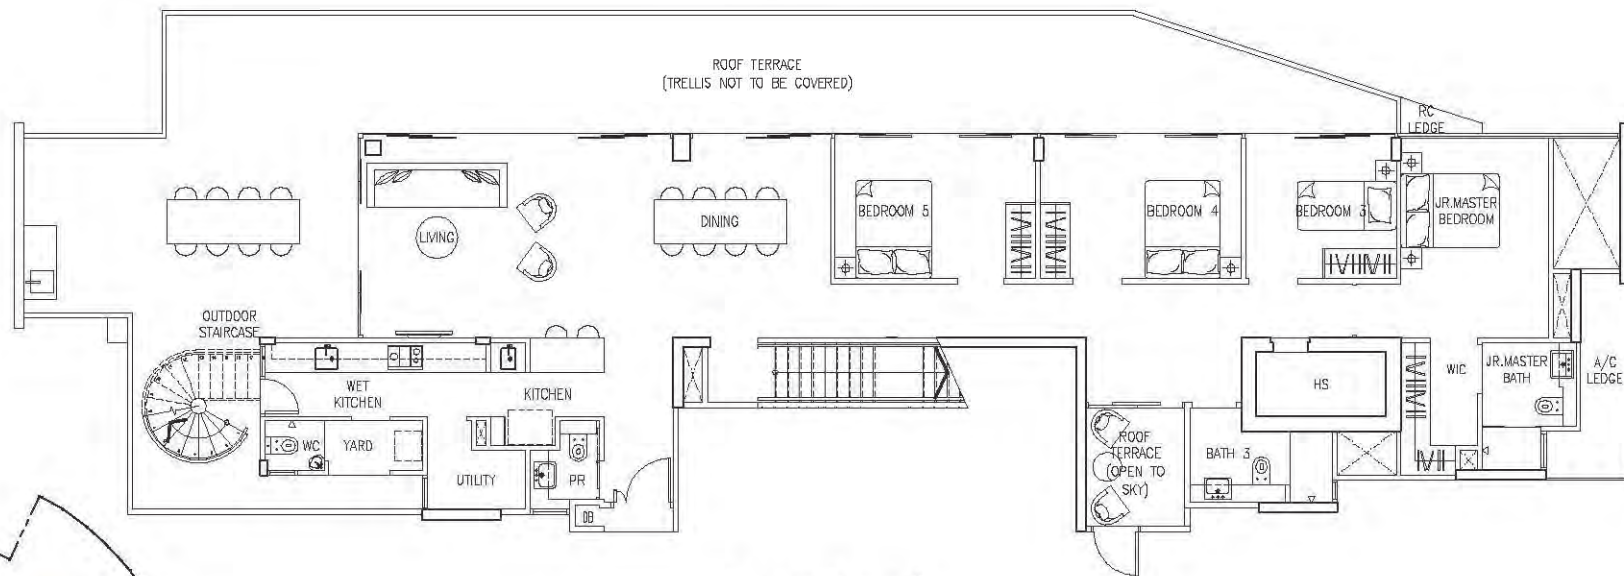

UNIT
#32-23

Upper Level

Lower Level

KEY PLAN (NOT TO SCALE)

PENTHOUSE - PHC

246 sq m / 2,648 sq ft

UNIT
#32-19

Upper Level

Lower Level

KEY PLAN (NOT TO SCALE)

PENTHOUSE - PHD

429 sq m / 4,618 sq ft

UNIT (MIRROR)	UNIT	UNIT	UNIT (MIRROR)
#36-02	#36-06	#36-10	#36-15

Upper Level

Lower Level

KEY PLAN (NOT TO SCALE)

PENTHOUSE - PHE

360 sq m / 3,875 sq ft

UNIT (MIRROR)	UNIT	UNIT	UNIT (MIRROR)
#36-01	#36-05	#36-09	#36-16

Upper Level

Lower Level

KEY PLAN (NOT TO SCALE)