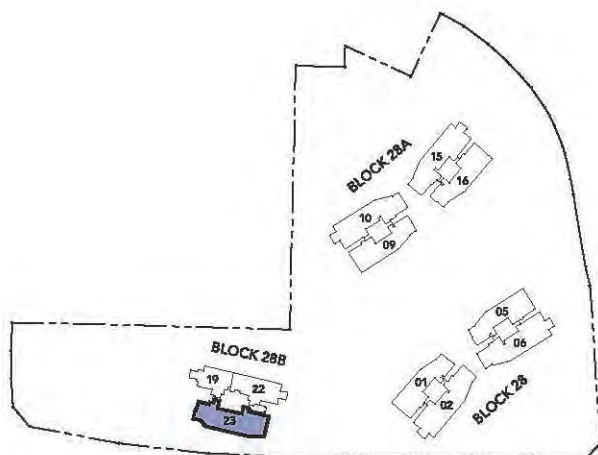

PENTHOUSE - PHA

284 sq m / 3,057 sq ft

UNIT
#32-22

Upper Level

Lower Level

KEY PLAN (NOT TO SCALE)

PENTHOUSE - PHB

410 sq m / 4,413 sq ft

UNIT
#32-23

Upper Level

Lower Level

KEY PLAN (NOT TO SCALE)

PENTHOUSE - PHC

246 sq m / 2,648 sq ft

UNIT
#32-19

Upper Level

Lower Level

KEY PLAN (NOT TO SCALE)

PENTHOUSE - PHD

429 sq m / 4,618 sq ft

UNIT (MIRROR)	UNIT	UNIT	UNIT (MIRROR)
#36-02	#36-06	#36-10	#36-15

Upper Level

Lower Level

KEY PLAN (NOT TO SCALE)