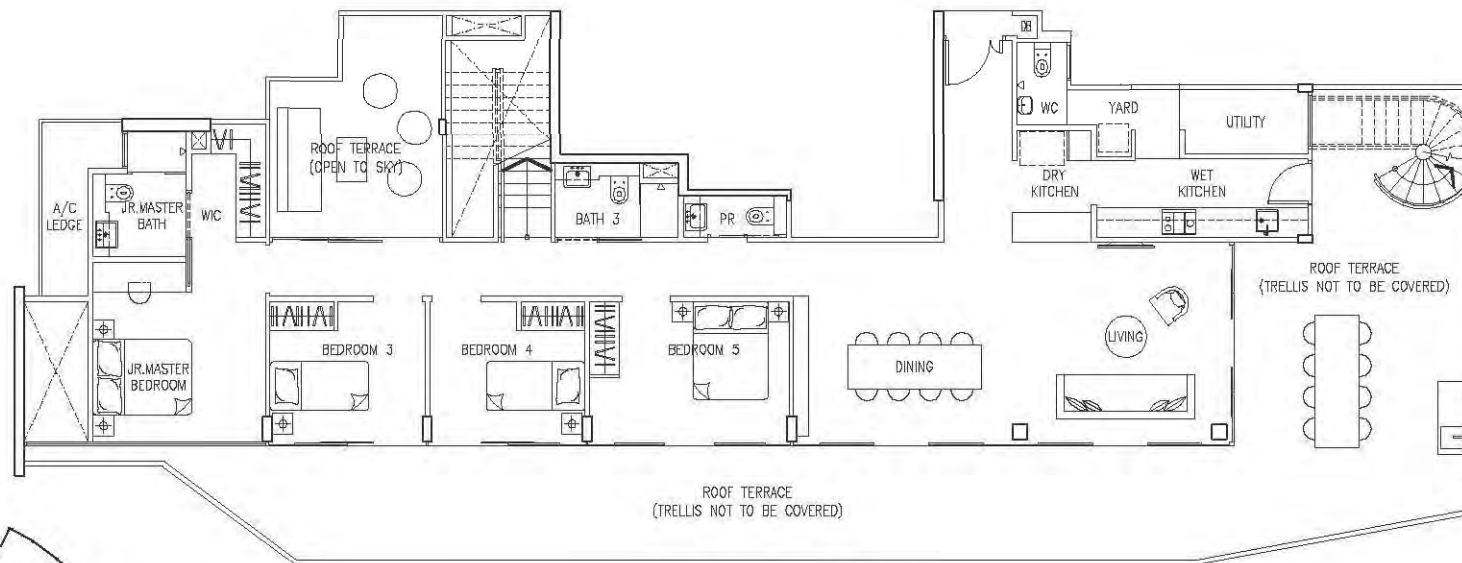

PENTHOUSE - PHA

284 sq m / 3,057 sq ft

UNIT
#32-22

Upper Level

Lower Level

KEY PLAN (NOT TO SCALE)

PENTHOUSE - PHB

410 sq m / 4,413 sq ft

UNIT
#32-23

Upper Level

Lower Level

KEY PLAN (NOT TO SCALE)

PENTHOUSE - PHC

246 sq m / 2,648 sq ft

UNIT
#32-19

Upper Level

Lower Level

KEY PLAN (NOT TO SCALE)

PENTHOUSE - PHD

429 sq m / 4,618 sq ft

UNIT (MIRROR)	UNIT	UNIT	UNIT (MIRROR)
#36-02	#36-06	#36-10	#36-15

Upper Level

Lower Level

KEY PLAN (NOT TO SCALE)