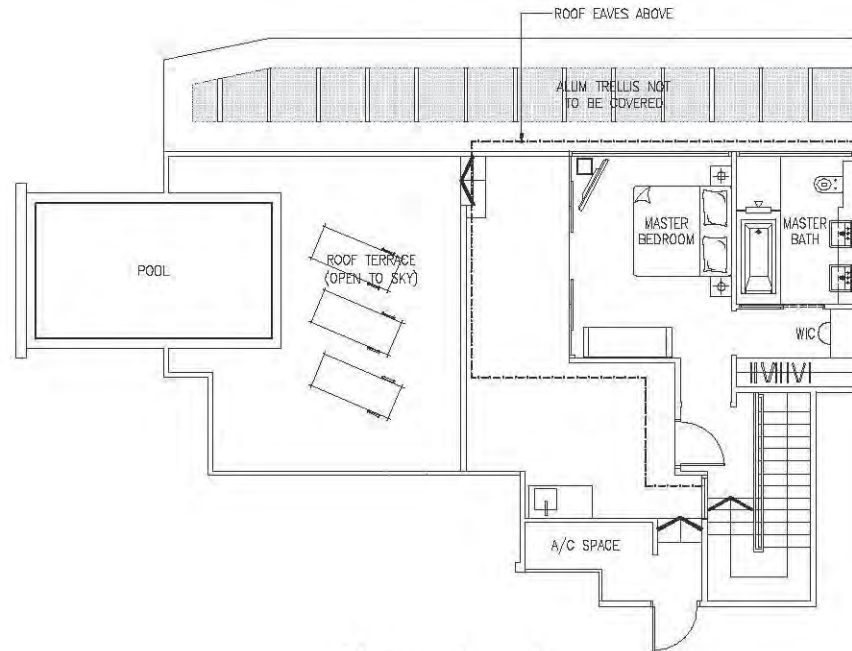

PENTHOUSE - PHA

284 sq m / 3,057 sq ft

UNIT
#32-22

Upper Level

Lower Level

KEY PLAN (NOT TO SCALE)

PENTHOUSE - PHB

410 sq m / 4,413 sq ft

UNIT
#32-23

Upper Level

Lower Level

KEY PLAN (NOT TO SCALE)

PENTHOUSE - PHC

246 sq m / 2,648 sq ft

UNIT
#32-19

Upper Level

Lower Level

KEY PLAN (NOT TO SCALE)

PENTHOUSE - PHD

429 sq m / 4,618 sq ft

UNIT (MIRROR)	UNIT	UNIT	UNIT (MIRROR)
#36-02	#36-06	#36-10	#36-15

Upper Level

Lower Level

KEY PLAN (NOT TO SCALE)