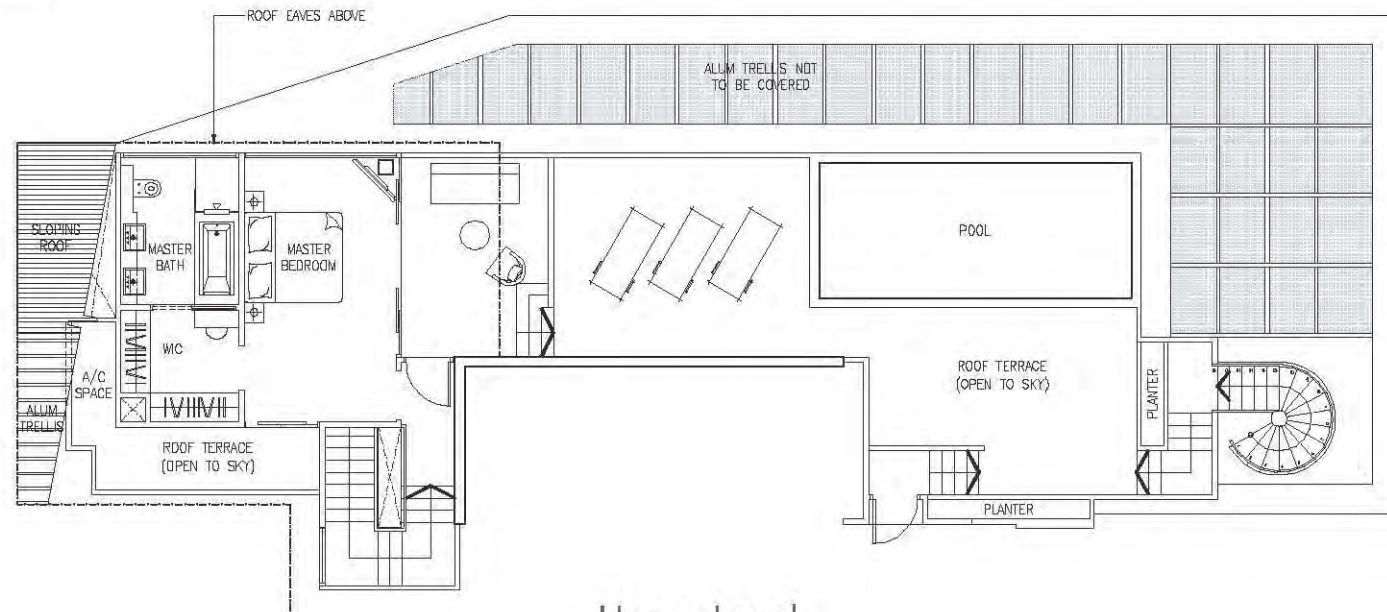

UNIT
#32-23

Upper Level

Lower Level

KEY PLAN (NOT TO SCALE)

PENTHOUSE - PHC

246 sq m / 2,648 sq ft

UNIT
#32-19

Upper Level

Lower Level

KEY PLAN (NOT TO SCALE)

PENTHOUSE - PHD

429 sq m / 4,618 sq ft

UNIT (MIRROR)	UNIT	UNIT	UNIT (MIRROR)
#36-02	#36-06	#36-10	#36-15

Upper Level

Lower Level

KEY PLAN (NOT TO SCALE)

PENTHOUSE - PHE

360 sq m / 3,875 sq ft

UNIT (MIRROR)	UNIT	UNIT	UNIT (MIRROR)
#36-01	#36-05	#36-09	#36-16

Upper Level

Lower Level

KEY PLAN (NOT TO SCALE)