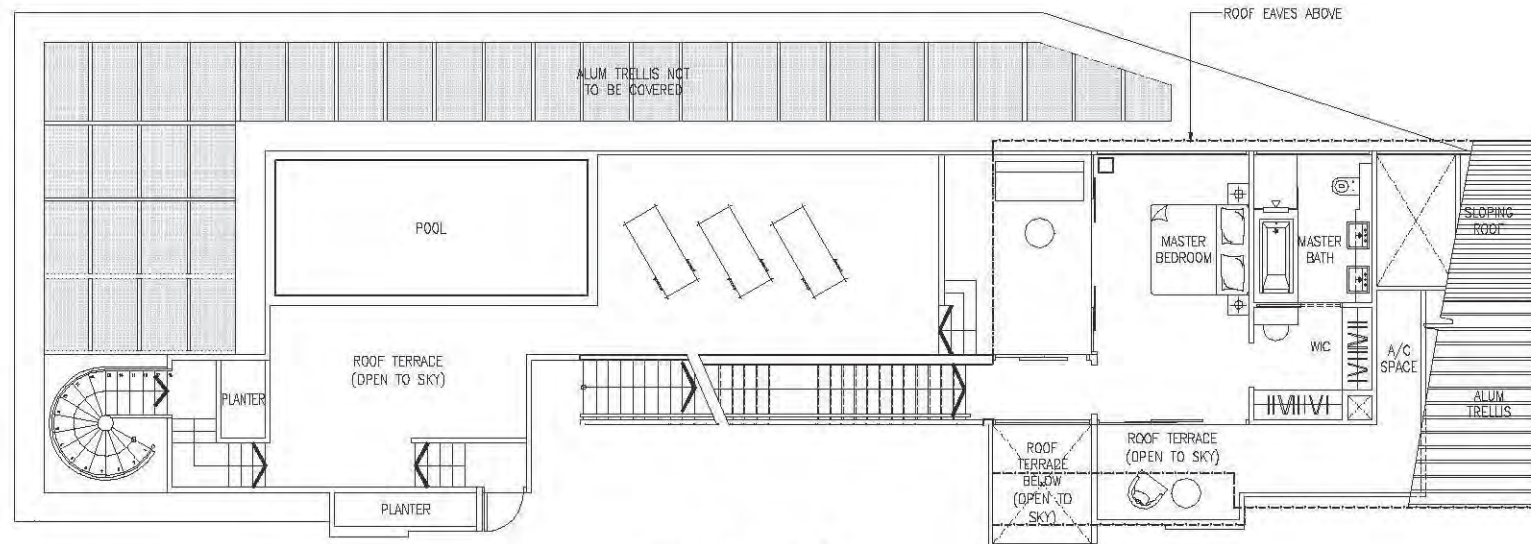

UNIT
#32-23

Upper Level

Lower Level

KEY PLAN (NOT TO SCALE)

PENTHOUSE - PHC

246 sq m / 2,648 sq ft

UNIT
#32-19

Upper Level

Lower Level

KEY PLAN (NOT TO SCALE)

PENTHOUSE - PHD

429 sq m / 4,618 sq ft

UNIT (MIRROR)	UNIT	UNIT	UNIT (MIRROR)
#36-02	#36-06	#36-10	#36-15

Upper Level

Lower Level

KEY PLAN (NOT TO SCALE)

PENTHOUSE - PHE

360 sq m / 3,875 sq ft

UNIT (MIRROR)	UNIT	UNIT	UNIT (MIRROR)
#36-01	#36-05	#36-09	#36-16

Upper Level

Lower Level

KEY PLAN (NOT TO SCALE)