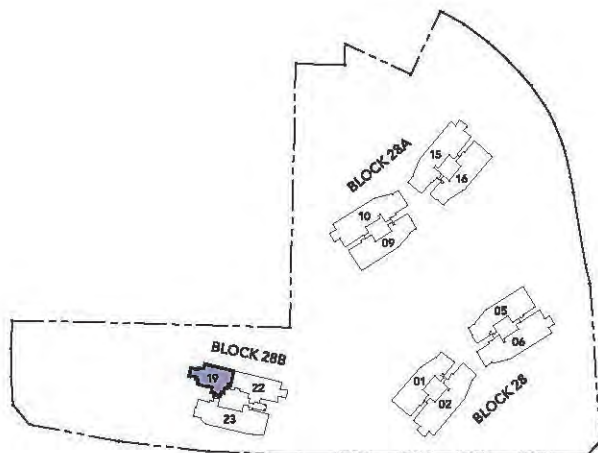

PENTHOUSE - PHA

284 sq m / 3,057 sq ft

UNIT
#32-22

Upper Level

Lower Level

KEY PLAN (NOT TO SCALE)

PENTHOUSE - PHB

410 sq m / 4,413 sq ft

UNIT
#32-23

Upper Level

Lower Level

KEY PLAN (NOT TO SCALE)

PENTHOUSE - PHC

246 sq m / 2,648 sq ft

UNIT
#32-19

Upper Level

Lower Level

KEY PLAN (NOT TO SCALE)

PENTHOUSE - PHD

429 sq m / 4,618 sq ft

UNIT (MIRROR)	UNIT	UNIT	UNIT (MIRROR)
#36-02	#36-06	#36-10	#36-15

Upper Level

Lower Level

KEY PLAN (NOT TO SCALE)